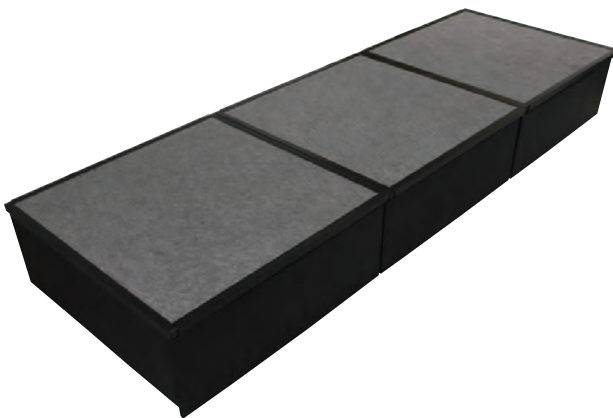

MODULAR STAGING

STAGE LIGHTING

Our portable modular staging system is lightweight, strong and highly versatile. Easy to handle, stack and store, it allows you to build your stage in just minutes. And after use it can be packed away and stored on its own trolley until next required.

The strong metal base frames are available in a range of heights. The surface decks are available in a plain wood finish or they can be carpeted in a choice of colours.

A wide range of accessories is available to complement the system including steps, ramps, safety barriers, valances and curtains.

Please ask for a no-obligation demonstration.