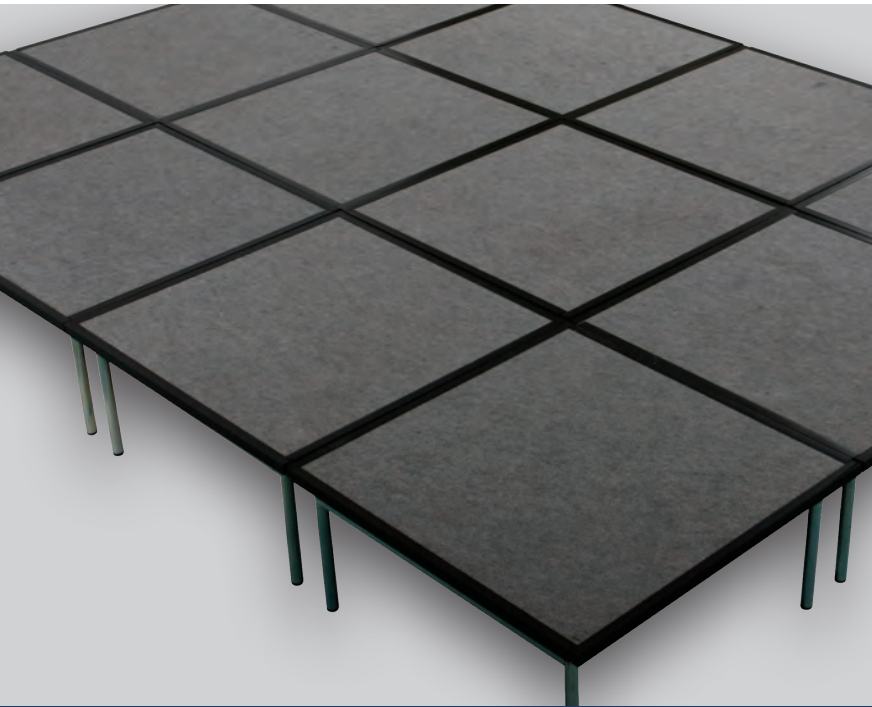

Modular Staging