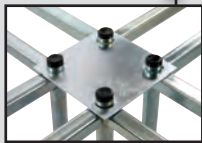

MODULAR STAGING SYSTEM

Image shows carpeted surface & optional clip-on Valance Boards.

4 Hole linking plate

2 Hole linking plate

Kit form modular staging system. Versatile design offers expandable layouts to suit your specific requirements.

Easy to handle components provide simple, quick assembly.

- Multi-functional modular staging units
- Kit format for versatile, expandable layouts
- Easy assembly
- Strong and secure construction
- Stackable frames for easy storage
- Optional clip-on Valance Boards available
- Standard wood finish
- Optional carpeted surface available
- Choice of heights: 300mm & 600mm*