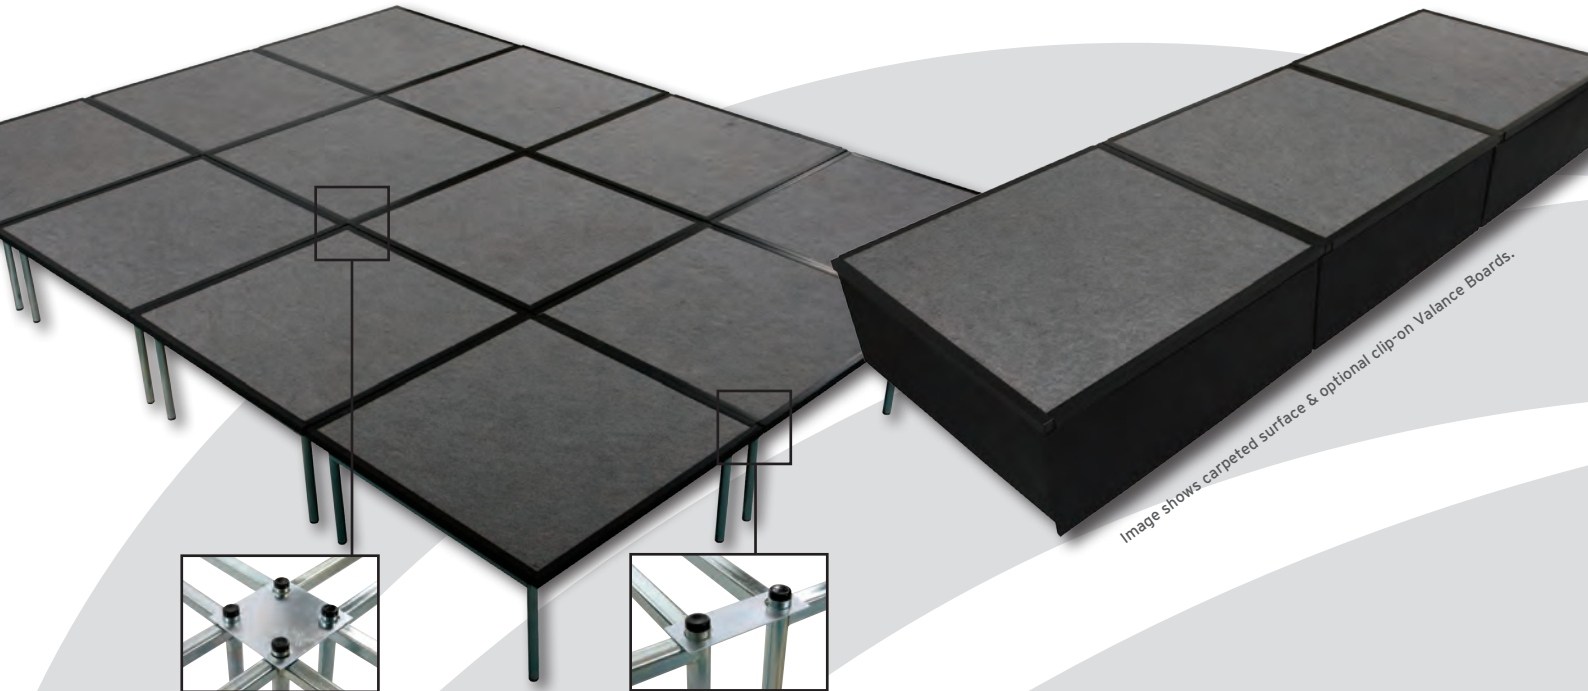

MODULAR STAGING SYSTEM

Image shows carpeted surface & optional clip-on Valance Boards.

4 Hole linking plate

2 Hole linking plate

Kit form modular staging system. Versatile design offers expandable layouts to suit your specific requirements.

Easy to handle components provide simple, quick assembly.

- Multi-functional modular staging units
- Kit format for versatile, expandable layouts
- Easy assembly
- Strong and secure construction
- Stackable frames for easy storage
- Optional clip-on Valance Boards available
- Standard wood finish
- Optional carpeted surface available
- Choice of heights: 300mm & 600mm*

Carpeted surface available in the following colours...

Red

Dark Blue

Light Green

Dark Green

Light Grey

Dark Grey

Trolley

Independently stress tested to 750kg per m²

Save with one of the kits below...

Kit 1 (3m x 2.25m)

- 12 x 300mm high wood MOD12KIT75WD30
- 12 x 300mm high carpet MOD12KIT75CP30
- 12 x 600mm high wood MOD12KIT75WD60
- 12 x 600mm high carpet MOD12KIT75CP60
- Free trolley with any of the above**